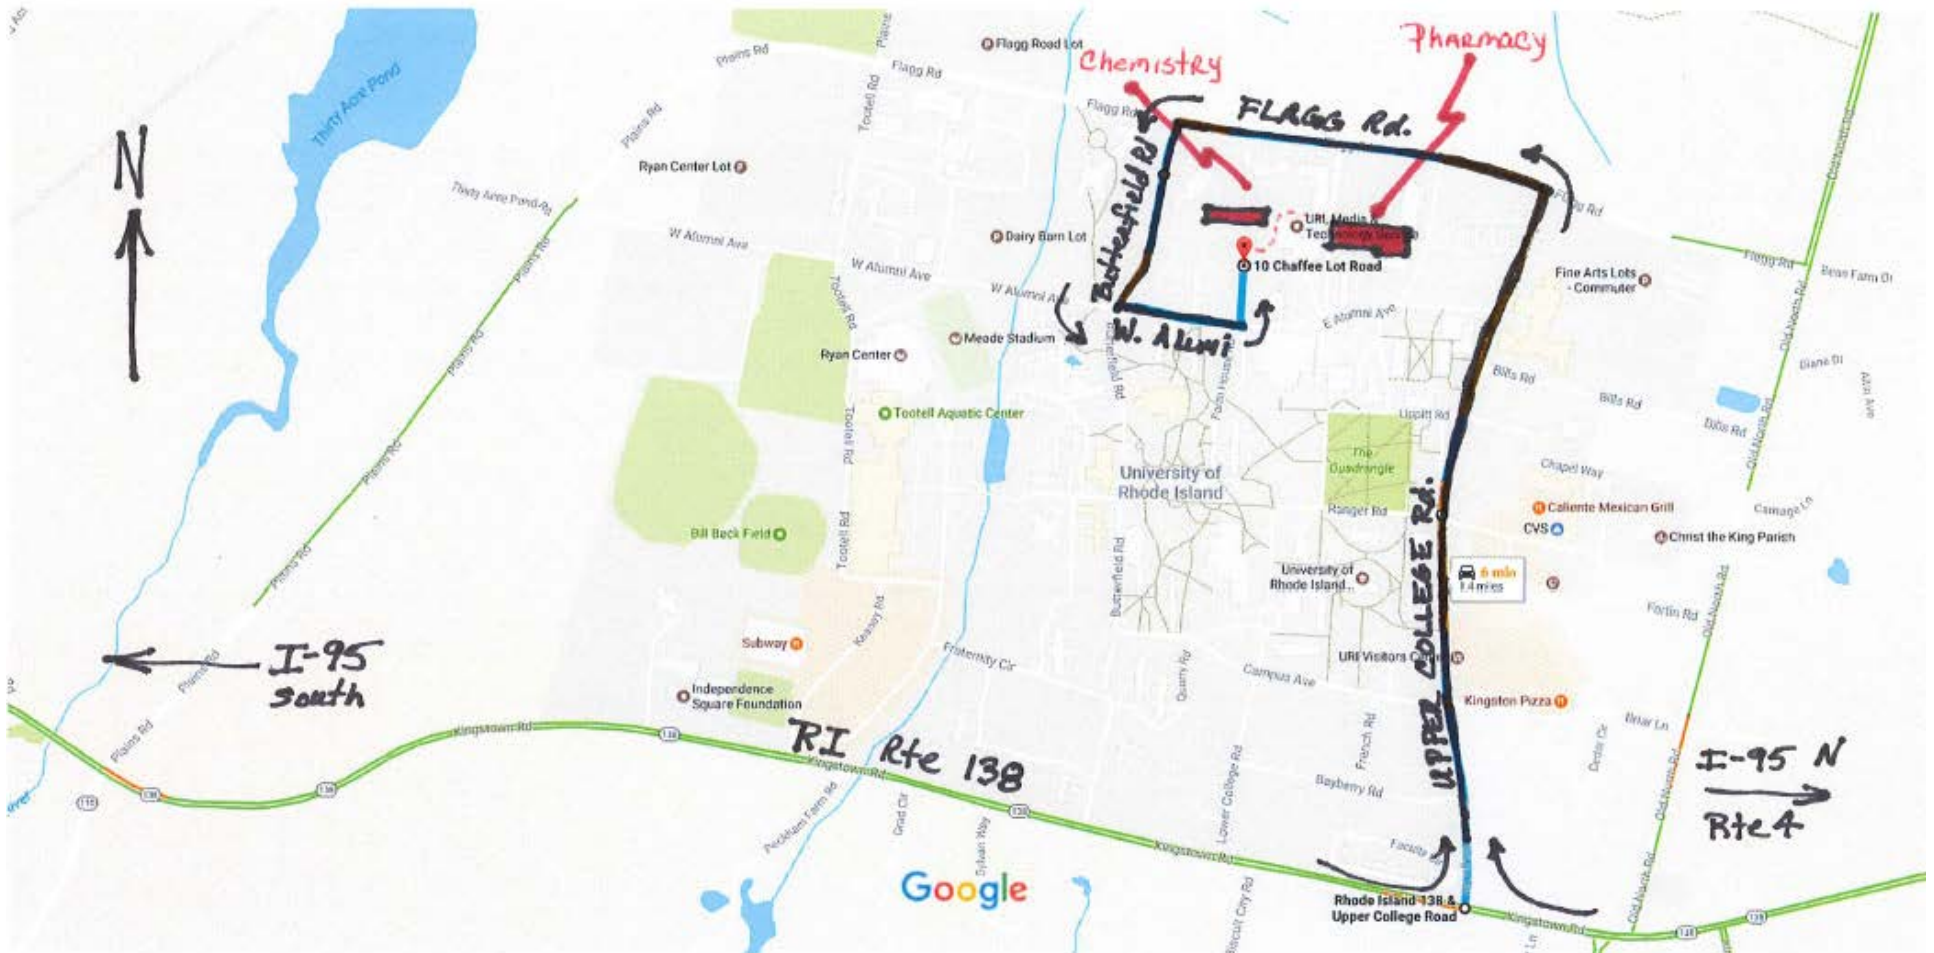

Directions to the 10 Chafee Lot Road  
Pharmacy Building, Room 170

Directions from North:

1. I-95 to Exit 9
2. Head southwest on RI-4 S for 9.9 mi
3. Continue straight onto US-1 S (merge) for 3.2 mi
4. Turn right onto RI-138 W for 3.8 mi
5. Turn right onto Upper College Rd (stop light) for 0.7 mi (end of road)
6. Turn left onto Flagg Rd for 0.3 mi
7. Turn left on Butterfield Road for 0.2 mi
8. Turn left on W. Alumni Rd for 0.1 mi
9. Turn left into Chafee Lot – Park at far end.
10. Chemistry building will be directly to your front. Take the outdoor stairs up between the Chemistry building and Chafee Hall (to your right), and follow the signs to the Pharmacy Building.

Directions from the South

1. I-95 to Exit 3A toward RI-138 E
2. Take RI-138 E/Kingstown Rd for 10.0 mi
3. Turn left onto Upper College Rd (stop light) for 0.7 mi (end of road)
4. Turn left onto Flagg Rd for 0.3 mi
5. Turn left on Butterfield Road for 0.2 mi
6. Turn left on W. Alumni Rd for 0.1 mi
7. Turn left into Chafee Lot – Park at far end.
8. Chemistry building will be directly to your front. Take the outdoor stairs up between the Chemistry building and Chafee Hall (to your right), and follow the signs to the Pharmacy Building.

I-95  
south

RI Rte 138

Chemistry

Pharmacy

FLAGG RD.

10 Chaffee Lot Road

W. Alwi

UPPER COLLEGE RD.

I-95 N  
Rte 4

Google

Map data ©2017 Google 500 ft